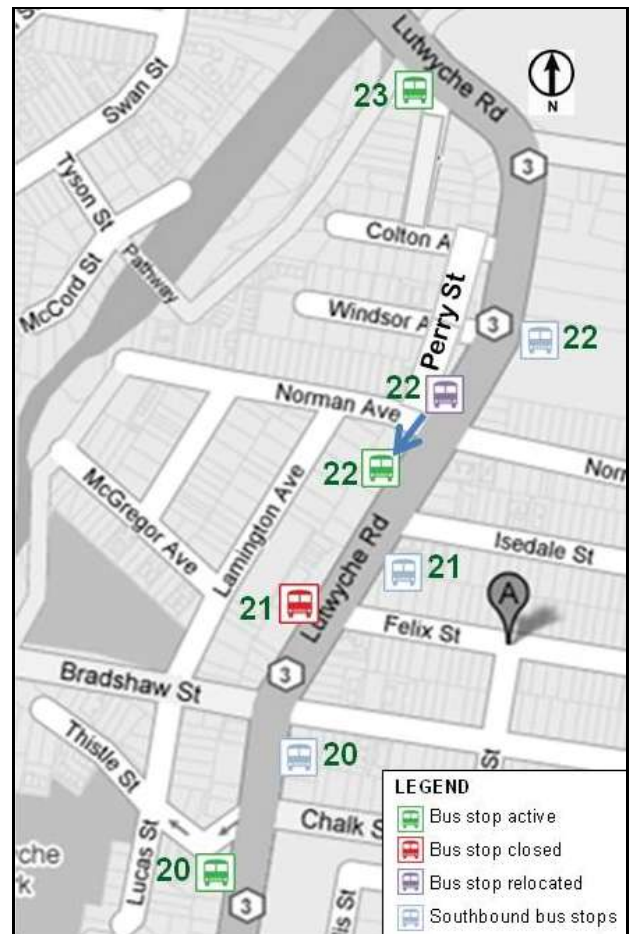

Effective mid June 2009

UPCOMING CHANGES FROM MID JUNE

Bus stop 21 (outbound) – Felix St CLOSING

Passengers are advised to access northbound routes from bus stop 22 – Norman St and bus stop 20 – Thistle St.

Bus stop 22 (outbound) – Norman St RELOCATING

30 metres south of the Norman Ave / Lutwyche Rd intersection. Refer map)

These changes will be in place until the project's completion in mid 2012 unless otherwise notified.

If these changes have to be postponed due to unforeseen circumstances, you will be notified.

For further information about these projects visit www.brisconnections.com.au, phone 1800 721 783 or visit the Visitor Information Centre at located at Centro Lutwyche shopping centre, Lutwyche (open Wed and Fri 10am-4pm, Thurs 2pm-7pm and Sat 9am-12pm).